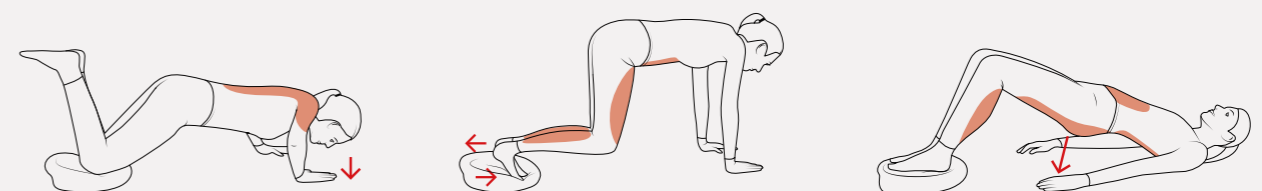

SISSEL® SITFIT and SISSEL® SITFIT Plus – More than just a cushion

Follow the exercise poster for a balanced full-body workout.