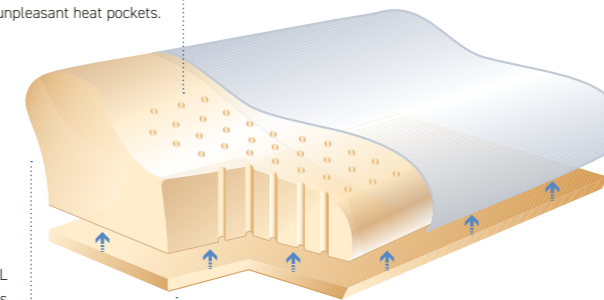

Ventilation system for ideal sleep climate!  
More than 90 ventilation channels prevent unpleasant heat pockets.

The unique edge of all SISSEL Orthopedic Pillows guarantees ideal support of your shoulder when in a lateral position, thus relieving vertebrae and intervertebral discs.