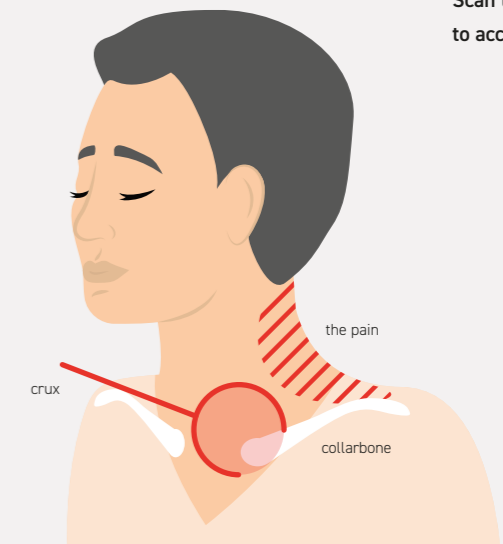

Scientific background:
neck problems and transferred neck pain

Extract from a study¹ by Hugh Smythe, MD, University of Toronto

Pains coming from the neck are frequent. However, most of them are misdiagnosed as the symptoms are perceived somewhere else. Due to thrust and pressure forces in the lower cervical spinal column, the pain is transmitted resulting in the brain drawing false conclusions concerning the localisation of the injury. Repeated damages, especially while sleeping, delay the recovery. An effective treatment requires reliable support of the lower cervical spinal column during the entire night – every night.

Healthy sleep is essential because it makes you forget stressful days and enhances relaxation. If you do not get the necessary recovery, the consequences are serious: tension headaches, inner restlessness, and physical as well as mental loss of power. Therefore, you should act in advance. With the SISSEL Orthopaedic Pillows, your sleep will be quiet and relaxed again.

¹ Smythe, Hugh (1992): Neck Problems and Pain Referred from the Neck, Toronto 1992, <https://sisself.com/downloads/study_neck_problems-pain_referred.pdf>

Scan the QR code to access the study