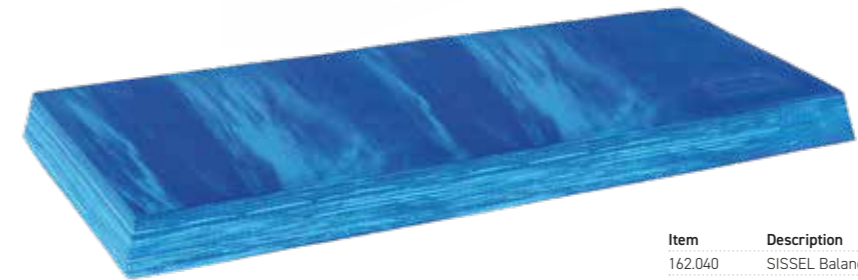

SISSEL® Balancefit Pad (Large)

Ideal balance training

- for coordination, reaction training, and stability exercises
- Neuromuscular exercises for maintaining balance proficiency
- For indoor, outdoor and water use
- With anti-slip coating
- Free of PVC
- Max. body weight: 120 kg