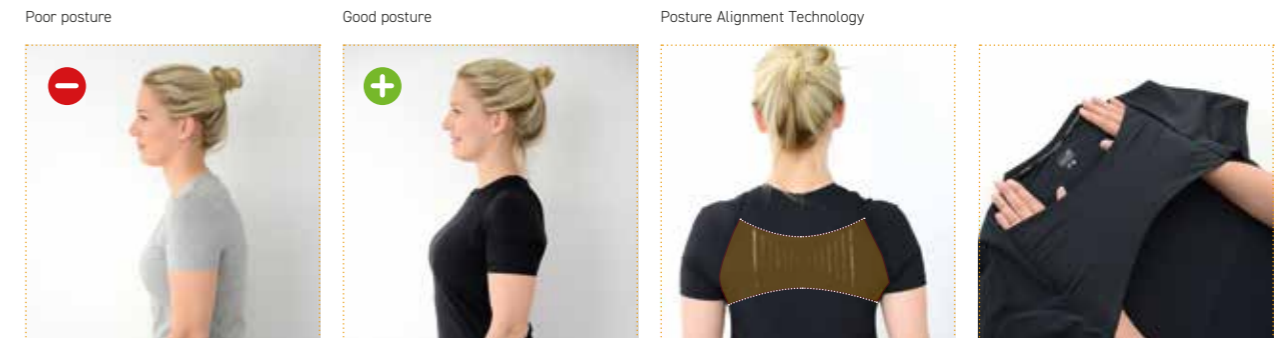

SISSEL® Posture Shirt

Prevents you from slouching and keeps your shoulders aligned

When shoulder blades are back and aligned, you automatically activate muscles and engage the core while standing and sitting. The SISSEL Posture Shirt does not need compression to make you stand tall.

- Loose and comfortable around the waist and back
- Impressive, simple and discreet design goes with every outfit
- Can be worn hidden under any shirt

Item	Description
114.000	Women, XS, black – <i>as long as stock lasts</i>
114.001	Women, S, black – <i>as long as stock lasts</i>
114.002	Women, M, black – <i>as long as stock lasts</i>
114.003	Women, L, black – <i>as long as stock lasts</i>
114.010	Men, S, black – <i>as long as stock lasts</i>
114.011	Men, M, black – <i>as long as stock lasts</i>
114.012	Men, L, black – <i>as long as stock lasts</i>
114.013	Men, XL, black – <i>as long as stock lasts</i>

Women: XS, S, M, L
Men: S, M, L, XL

77% polyamide, 23% elastane

black

SISSEL® Gym Ball Cover

Turns your gym ball into a stylish piece of furniture

- Healthy sitting at home in a new look
- Pleasant fabric provides improved sitting comfort
- Adjustable handle for easy transport
- Hidden zipper – prevents damage to clothing and floors
- Washable at 40 °C

TIP In combination with the SISSEL Stabilizer also protected against rolling off.