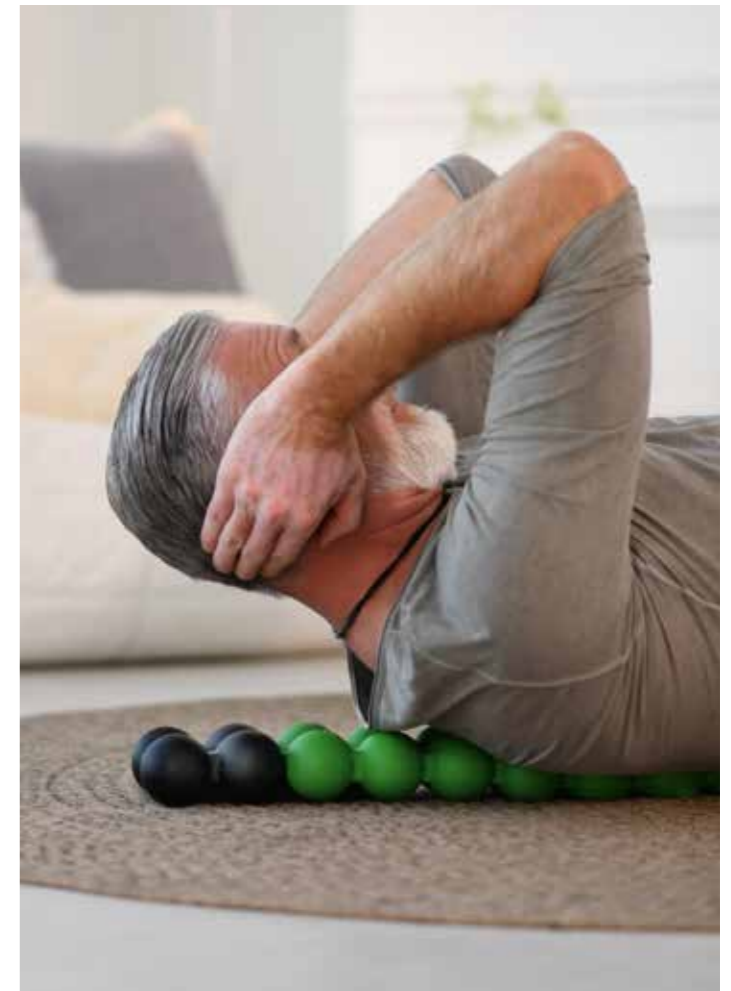

SPINEFITTER® by SISSEL® Multi Extension Kit

NEW

Expand the SPINEFITTER by SISSEL with two additional pairs of balls and the ideal connecting piece to achieve a greater variety of exercises. Set new stimuli and support specific areas of the body to optimise your self-treatment even more precisely.

- Extends the regular SPINEFITTER by SISSEL by 12 cm (2 pairs of balls)
- Contains: 1 x SPINEFITTER by SISSEL Mini and 1 x Connector
- Expands the range of exercises
- Perfect for people taller than 180 cm
- Simple click system ensures correct alignment of the Extension Kit
- Enables precise self-treatment of certain parts of the body

SPINEFITTER by SISSEL Mini

- Extra small and light – perfect for traveling, in the office, or on the go
- Supports segmental spine mobilisation exercises
- Perfect for fascia release of individual areas
- Suitable for balance exercises and for strengthening of deep muscle structures
- Also available individually, without connector, incl. SPINEFITTER carrying strap
- Can be combined with the SPINEFITTER by SISSEL Trigger Tool

Item	Description
162.306	SPINEFITTER by SISSEL Multi Extension Kit
162.304	SPINEFITTER by SISSEL Mini

Extension Kit: approx. 21 x 12 x 6 cm
Mini: approx. 12 x 12 x 6 cm

polyurethane

black