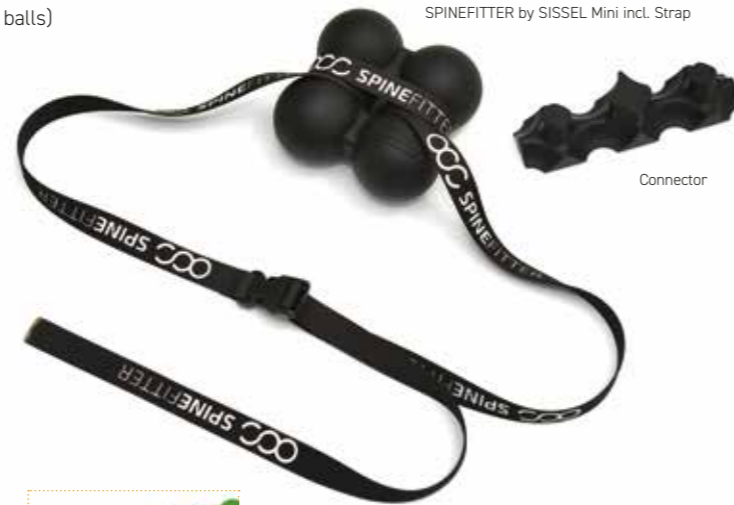

# SPINEFITTER® by SISSEL® Multi Extension Kit

NEW

Expand the SPINEFITTER by SISSEL with two additional pairs of balls and the ideal connecting piece to achieve a greater variety of exercises. Set new stimuli and support specific areas of the body to optimise your self-treatment even more precisely.

- Extends the regular SPINEFITTER by SISSEL by 12 cm (2 pairs of balls)
- Contains: 1 x SPINEFITTER by SISSEL Mini and 1 x Connector
- Expands the range of exercises
- Perfect for people taller than 180 cm
- Simple click system ensures correct alignment of the Extension Kit
- Enables precise self-treatment of certain parts of the body

### SPINEFITTER by SISSEL Mini

- Extra small and light – perfect for traveling, in the office, or on the go
- Supports segmental spine mobilisation exercises
- Perfect for fascia release of individual areas
- Suitable for balance exercises and for strengthening of deep muscle structures
- Also available individually, without connector, incl. SPINEFITTER carrying strap
- Can be combined with the SPINEFITTER by SISSEL Trigger Tool