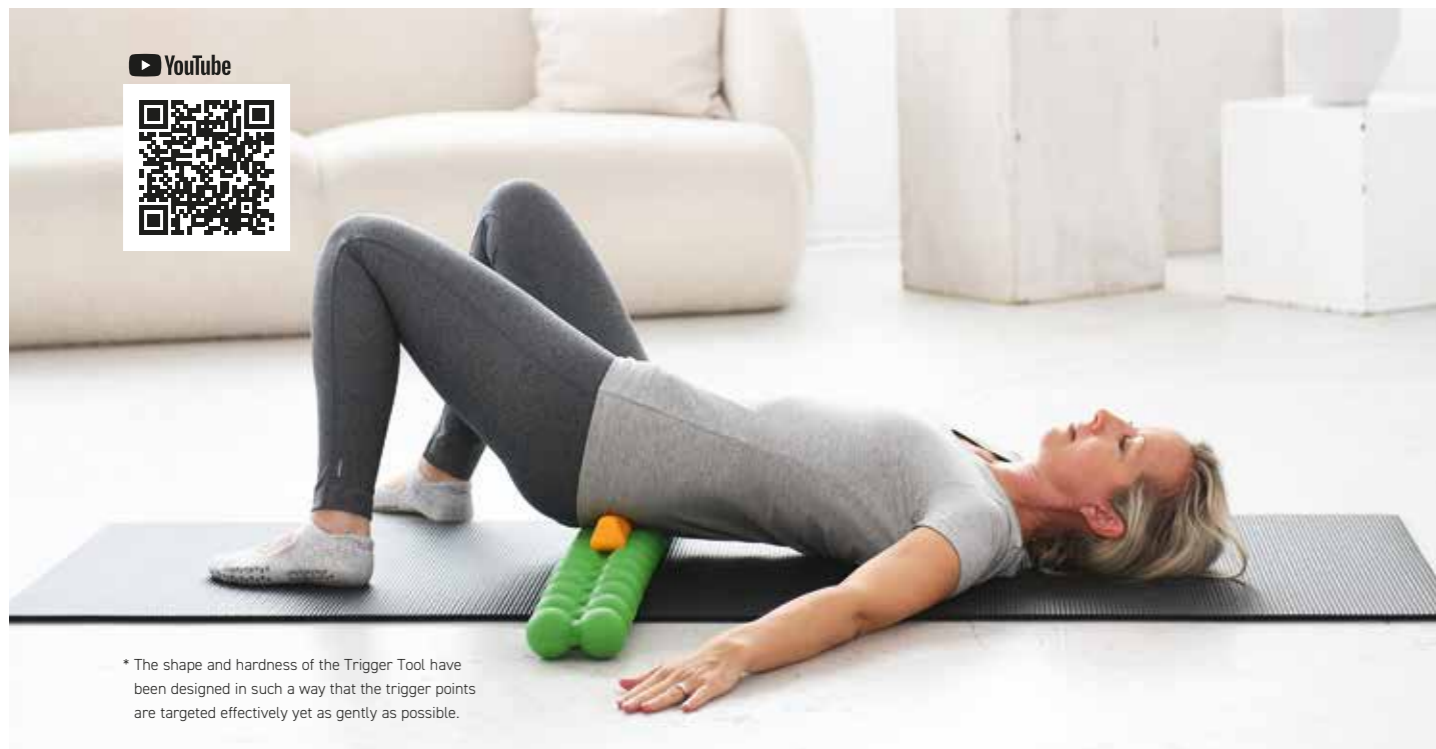

* The shape and hardness of the Trigger Tool have been designed in such a way that the trigger points are targeted effectively yet as gently as possible.