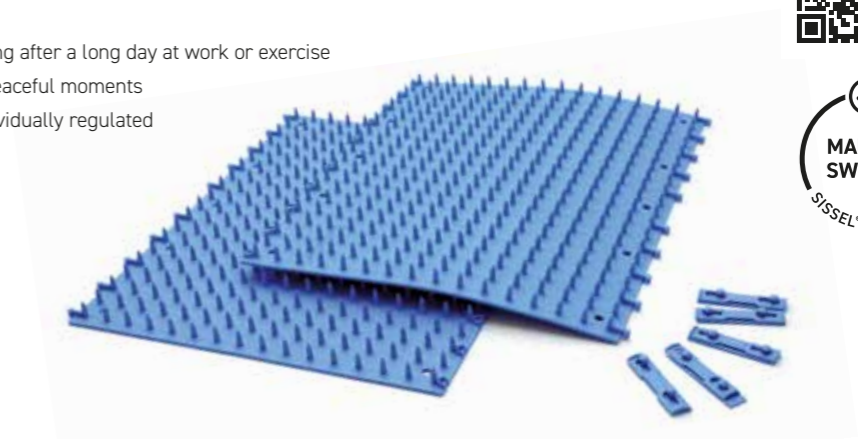

SISSEL® Acupressur Mat

A treat for the entire body

- Vitalising and circulation-enhancing after a long day at work or exercise
- Pleasant and relaxing for those peaceful moments
- Size and effectiveness can be individually regulated
- Simple handling
- Washable, disinfectable

Item	Description
161.051	SISSEL Acupressur Mat, two-part, light blue

approx. 40 x 65 cm, two-part, height of acupressure tips: approx. 1.5 cm

TPE

light blue