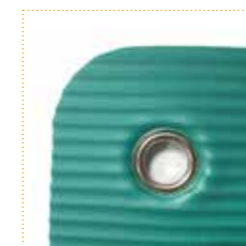

# SISSEL® Gym Mat Accessories

**Hanging Rings for 60 cm SISSEL Gym Mats**

- Space saving option to store more SISSEL gym mats
- Inside diameter: approx. 3 cm
- 2 hanging rings per mat

Distances:

- Distance inner ring to inner ring: approx. 45 cm
- Distance edge to ring (both sides): approx. 5.5 cm