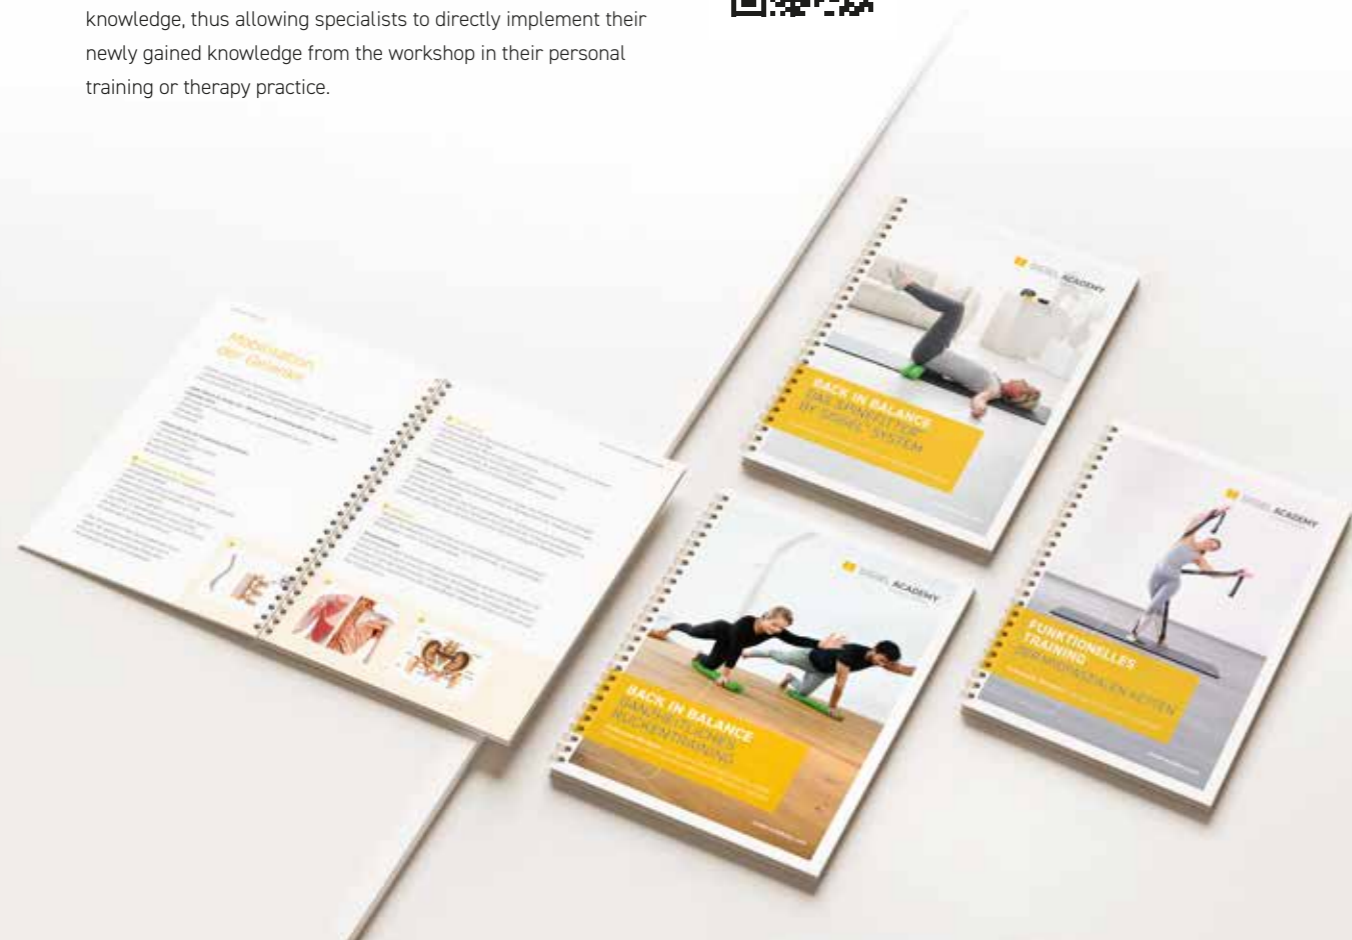

The ACADEMY's mission is to support the high-quality training of future Educators and to create exciting and purposeful new workshops for the fitness and health industry of tomorrow. The SISSEL ACADEMY offers high quality workshops in a stimulating and professional environment. The SISSEL ACADEMY workshops permit attendees to dive deeper into the anatomical correlations and core principles of the selected SISSEL product and includes exercise programmes to support individual and group training and rehabilitation. The courses contain a strong focus on practice-based knowledge, thus allowing specialists to directly implement their newly gained knowledge from the workshop in their personal training or therapy practice.

Each workshop includes a detailed workbook that can be used as a manual for professionals in their daily work. After successfully completing the workshop professionals will receive a SISSEL ACADEMY Certificate.

Deepen your skill set and get inspired by our dedicated workshop formats centred around the SPINEFITTER by SISSEL and brand new SISSEL product developments. Become part of our growing community of highly educated trainers and specialists.

We look forward to welcoming you to the SISSEL ACADEMY.

Scan QR Code for direct access to all SISSEL ACADEMY workshops