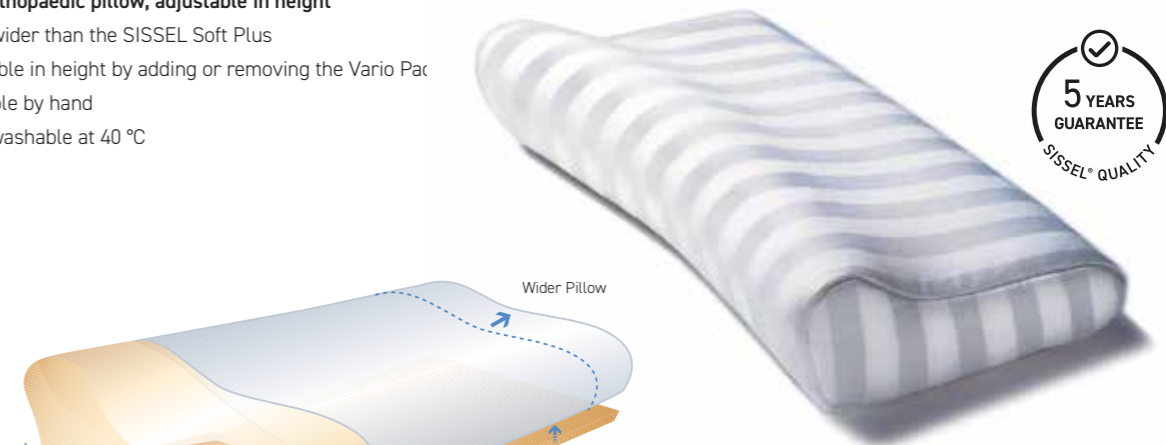

## SISSEL® Soft Deluxe

**Wider orthopaedic pillow, adjustable in height**

- 16 cm wider than the SISSEL Soft Plus
- Adjustable in height by adding or removing the Vario Pad
- Washable by hand
- Cover washable at 40 °C