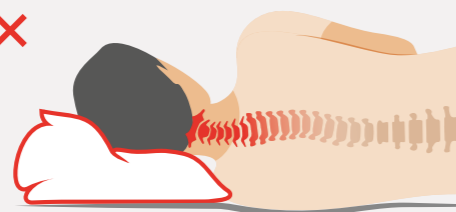

The unique tapering in all SISSEL Orthopaedic Pillows guarantees that the shoulder is positioned so that the spine and the intervertebral discs are supported

A conventional pillow does not provide enough support for the neck and cervical vertebrae.