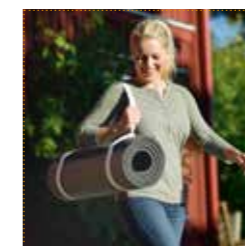

SISSEL Mat Strap – The practical carry strap for your SISSEL exercise mats and rollers

- Ideal for transporting exercise mats and roller
- Easy and quick adaption of diameter
- Comfortable length, approx. 3.2 cm wide
- Material: 100% cotton, natural-coloured