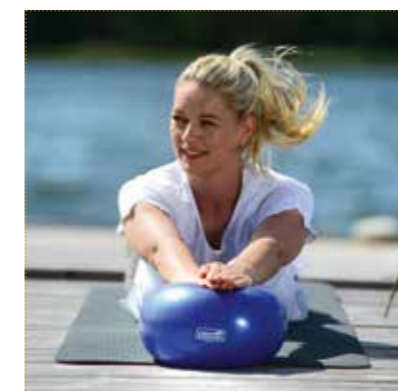

✕ Ø approx. 22 cm
Ø approx. 26 cm

🧩 PVC

🎨 available in 2 colours