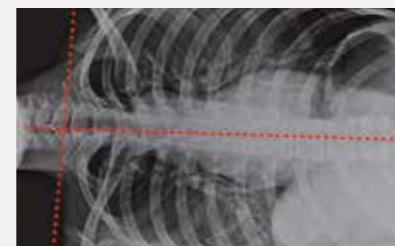

The SISSEL Orthopaedic Pillow provides perfect support for the neck, no matter how you lie.