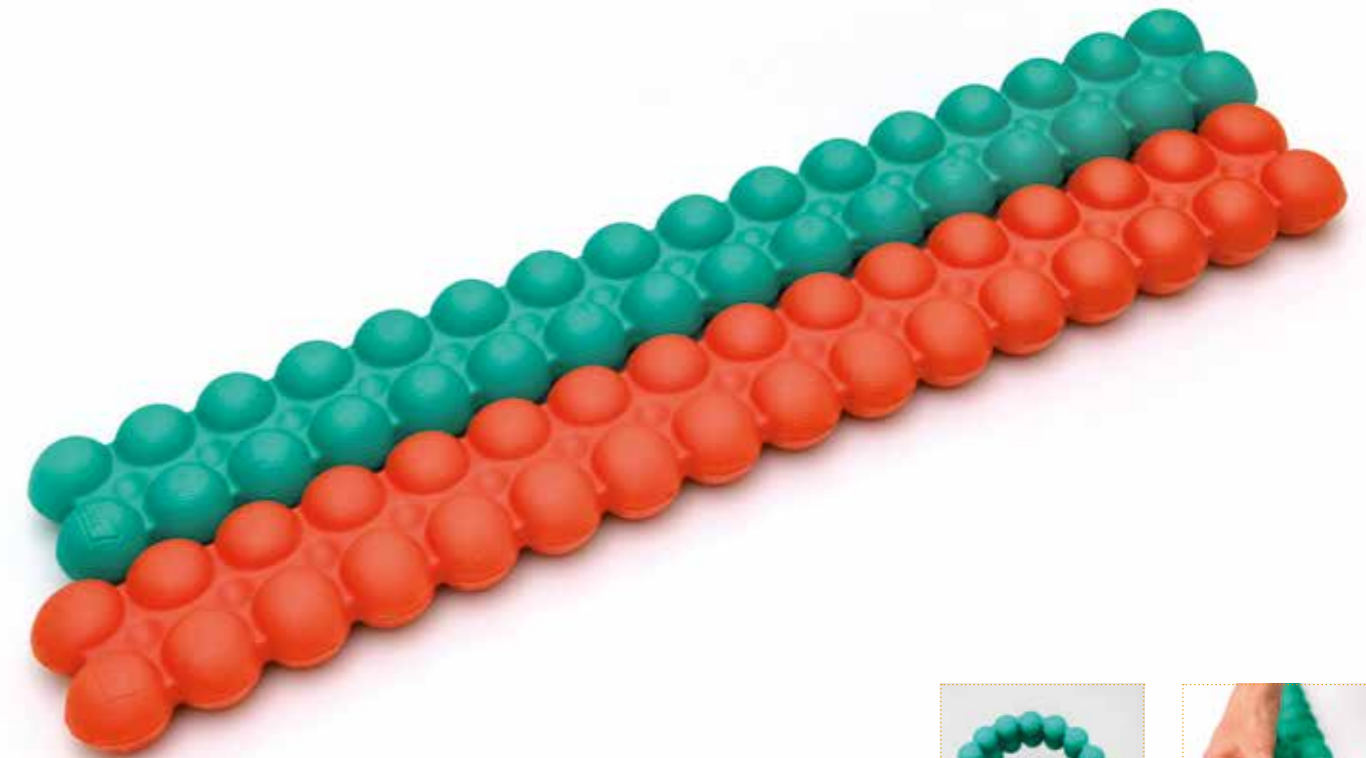

SPINEFITTER® by SISSEL® Junior

NEW

The training companion for children and young people

The SPINEFITTER Junior is aimed directly at the individual physiological needs of children (from the age of 4) and adolescents (up to approx. 60 kg). The innovative training tool for use in therapy and sport was developed together with physiotherapists and addresses typical challenges such as poor posture, motor development disorders and sensory integration problems. The SPINEFITTER Junior provides targeted support for improving core strength and can have a lasting positive effect on posture and body awareness. The child-friendly design and carefully selected, soft and tear-resistant material make the SPINEFITTER Junior a safe and durable training companion.

- Addresses the muscular, sensory and coordination challenges of children and young people
- The perfect companion to support and encourage children and young people in physiotherapy and sport
- Ideally suited for balance and coordination exercises or sensorimotor training
- Material testing in accordance with EN 71-3:2019+A1:2021 (Safety of toys – Part 3: Migration of certain elements)

approx. 72 x 9,5 x 4,5 cm

EXTRALIGHT®

available in 2 colours

Item	Description
164.000	SPINEFITTER by SISSEL Junior, lava
164.001	SPINEFITTER by SISSEL Junior, ocean

Robust and child-appropriate material – for maximum stability and safety.