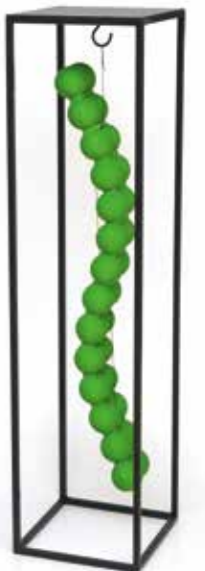

Folded into a packet the Towel can be used as a comfortable headrest on the SPINEFITTER.

Item	Description
162.311	SPINEFITTER by SISSEL Backpack, anthrazit
162.312.10	SPINEFITTER by SISSEL Coach Bag, anthrazit
600.001	SPINEFITTER by SISSEL Drinking Bottle
162.309	SPINEFITTER by SISSEL Towel
200.110.5	SPINEFITTER by SISSEL Gym Mat Plus in Showbox
200.110	SPINEFITTER by SISSEL Gym Mat Plus in bulk of 10 pcs.
500.162	SPINEFITTER by SISSEL Display (SPINEFITTER not included)

## SPINEFITTER® by SISSEL® Gym Mat Plus

Slip-resistant, hard-wearing and antibacterial. Offers optimum support for your training.

- Dimensions: approx. 180 x 60 x 1 cm
- Material: NBR

## SPINEFITTER® by SISSEL® Display

Metal frame with suspension and threading set for professional SPINEFITTER customer presentation.

- Dimensions (L x W x H): approx. 25 x 25 x 100 cm
- Weight: approx. 3.5 kg (without SPINEFITTER)
- Material display: steel, lacquered
- Material of accessory pack: acrylic glass, polyethylene
- Permissible load capacity of display: 5 kg
- SPINEFITTER not included