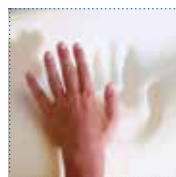

Item	Description
140.004	SISSEL Venosoft, approx. 65 x 50 x 22 cm, incl. Velours cover, ecru
140.005	SISSEL Venosoft, approx. 78 x 50 x 22 cm, incl. Velours cover, ecru
140.008	Velours Cover for Venosoft small, ecru
140.009	Velours Cover for Venosoft large, ecru

available in 2 sizes:
approx. 65 x 50 x 22 cm, height up to 165 cm
approx. 78 x 50 x 22 cm, starting height 165 cm

Cover: 75% cotton / 25% polyester
Filling: polyurethane foam / visco-elastic foam layer
ecru