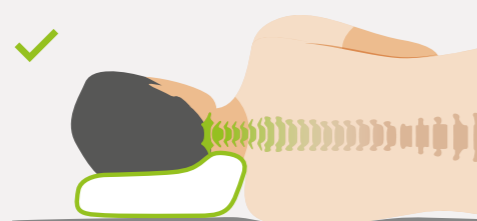

The SISSEL Orthopaedic Pillow provides perfect support for the neck, no matter how you lie.