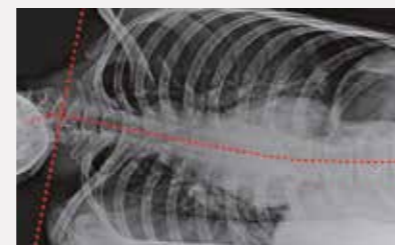

The unique tapering in all SISSEL Orthopaedic Pillows guarantees that the shoulder is positioned so that the spine and the intervertebral discs are supported

A conventional pillow does not provide enough support for the neck and cervical vertebrae.