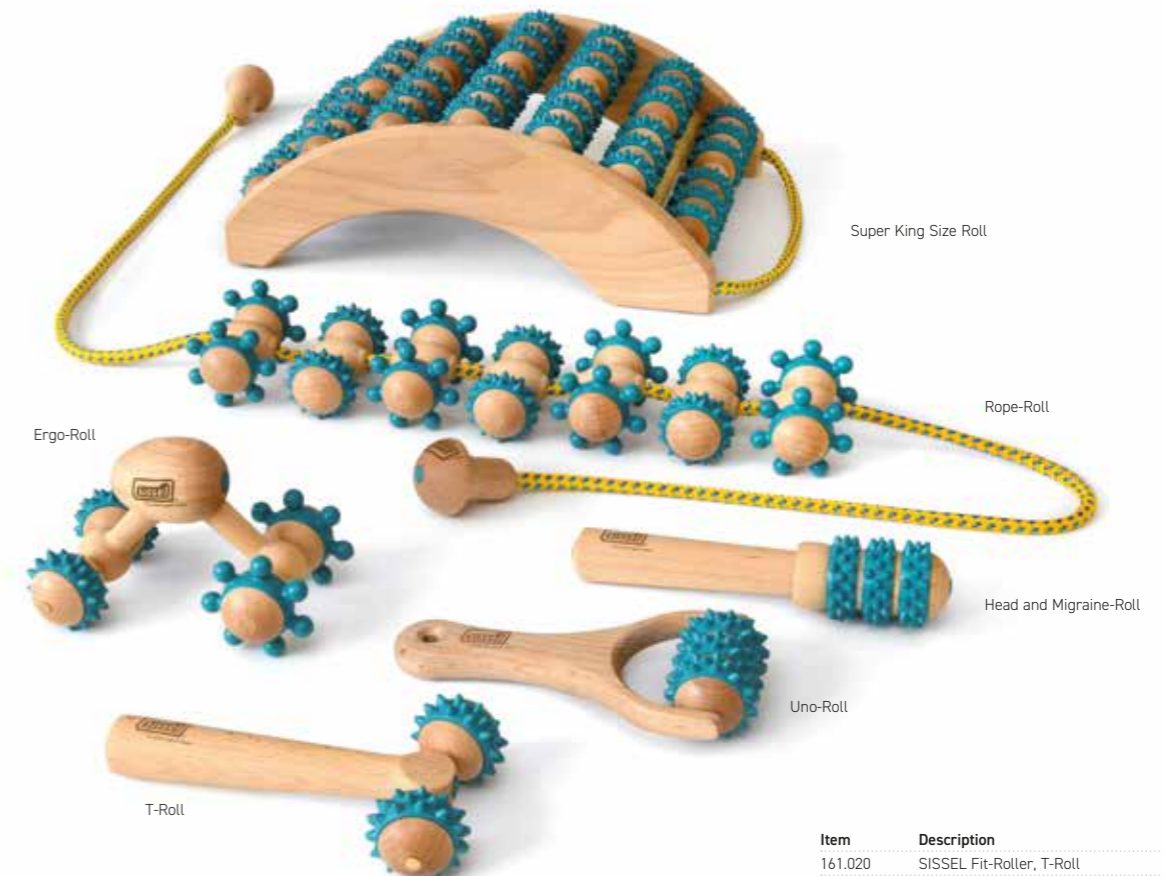

Massage

Effective and soothing body massage: for relaxation and stress relief. Ideal for travelling or at home – perfect for tense muscles.

SISSEL® Fit-Roller

The ideal massage program

- A combination of traditional Chinese natural healing practices with up-to-date knowledge
- Use to treat muscle and tension complaints
- Enhances blood circulation, boosts metabolism
- Combination of pointy and round knobs works on different tissue zones
- Traditionally used to aid lymph circulation
- European product, beech, oiled
- Massage parts: PVC

YouTube

SISSEL Fit-Roller, Super King Size Roll

For massage of the foot reflex zone, approx. 31 x 24.5 x 10 cm

SISSEL Fit-Roller, Head and Migraine-Roll

Approx. 17 cm

SISSEL Fit-Roller, Rope-Roll

Approx. 8 x 141 cm (incl. ropes)

SISSEL Fit-Roller, Uno-Roll

Approx. 16.5 x 8.3 x 4 cm

SISSEL Fit-Roller, Ergo-Roll

Approx. 13 x 9 x 10 cm

SISSEL Fit-Roller, T-Roll

For the long musculature along the spinal column, approx. 16 x 9 cm

Super King Size Roll

Rope-Roll

Ergo-Roll

Head and Migraine-Roll

Uno-Roll

T-Roll

Item	Description
161.020	SISSEL Fit-Roller, T-Roll
161.021	SISSEL Fit-Roller, Ergo-Roll
161.022	SISSEL Fit-Roller, Rope-Roll
161.023	SISSEL Fit-Roller, Super King Size Roll
161.024	SISSEL Fit-Roller, Head and Migraine-Roll
161.025	SISSEL Fit-Roller, Uno-Roll