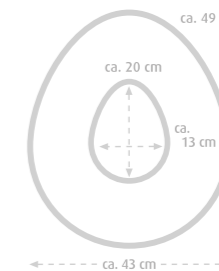

Option:

- PU hygiene cover (liquid-tight)

Item	Description
121.017	SISSEL Sit Ring, incl. terry cover, round, white
121.018	SISSEL Sit Ring, incl. terry cover, oval, white
121.018.01	Extra cover, round/oval, terry, white
121.017.02	Extra cover, round/oval, PU, blue

∅ approx. 45 cm
approx. 43 x 49 cm

Cover: 80% cotton/20% polyester
Filling: polyurethane foam

white