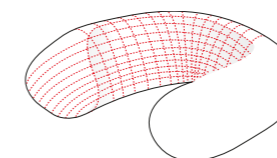

The pillow front is flatter for optimal anatomical comfort when the head is turned.