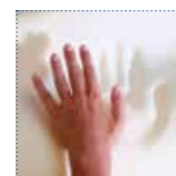

The pillow front is flatter for optimal anatomical comfort when the head is turned.